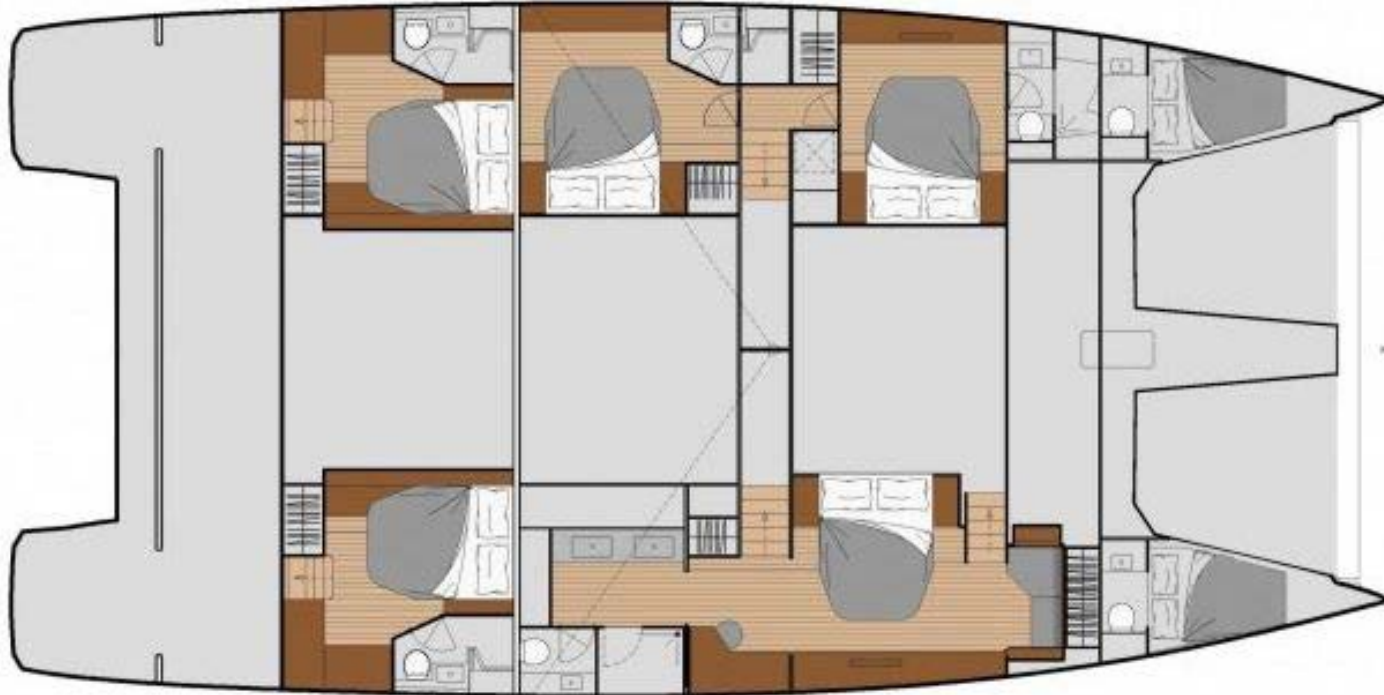

Cabin

Layout

LOCATION: Valencia, Spain

SPECIFICATIONS

- Length over all: 20,36 m
- Beam over all: 9,84 m
- Draft: 1,7 m
- Displacement unloaded: 35.0 T (approx.)
- Sail area: 1400 ft² - 130 m²
- Genoa area: 1040 ft² - 100 m²
- Fresh water capacity: 304 US Gallons - 1150 l (approx.)
- Fuel capacity: 317 US Gallons - 1200 l (approx.)
- Engines: 2x VOLVO D3 150 HP
- Generators: 2x FISHER PANDA 12 kW 50-60 Hz

SPECIFICATIONS

- Cabins: 5 +2 crew
- Heads: 5 + 2 crew

MAIN & ELECTRICAL SYSTEMS

- Genoa electrical furler
- Staysail on electric furler
- Electrical windlass 2000 W
- Electrical winch for main halyard
- Multiplexage monitor 7"
- VHF mast head antenna prewired
- 2x Genoa electric winches
- Main sheet electric winch
- Pressurized seawater system (2 outlets)
- Main grid 220V 50HZ
- Charger/inverter 5000W / 120 A
- Additional electric freshwater pump
- Audio & Video pack (TV 46")
- PAL&SECAM TV system
- Flying bridge Hifi + 4 speakers
- Bow thruster
- Radar
- Full air conditioning tropicalized
- Mast lighting
- Underwater Lighting 2x50 W
- Additional AGM battery 24V – 150AH
- Water maker 220 L/H – 220V
- Garmin GSD26 black box + Airmar sensor R109LHW

ENTERTAINMENT

- Audio & Video pack (TV 46'')
- PAL&SECAM TV system
- Flying bridge Hifi + 4 speakers

INTERIOR

- Curtains in cabins
- Interion courtesy lighting
- Saloon curtains pleated blinds
- Laundry room in port fore peak
- Fresh water electric head
- Mechanical ventilation for all cabins
- White door access from bathroom to port laundry
- Sun awning on foredeck saloon